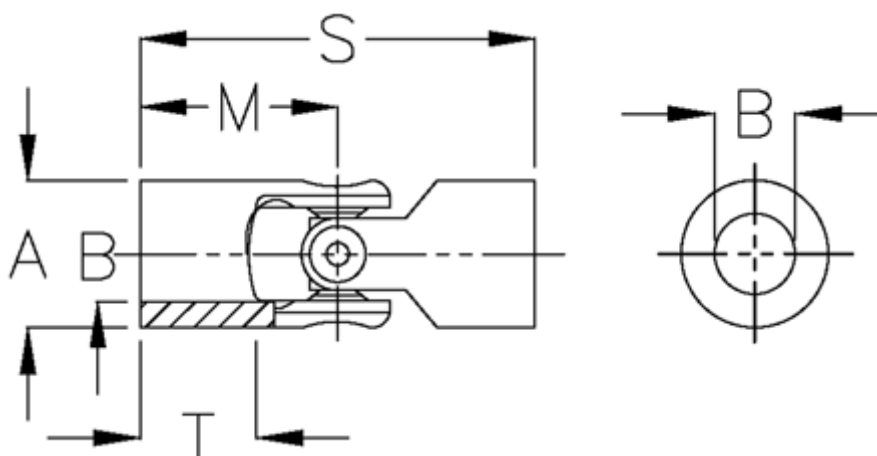

Data Sheet

Article number: 07650400

Description: Single cross joint w/needle bearing
0.650.400

Measures

A	= 50
B H7	= 32
M	= 66
MD max N m	= 120
s	= 132
T	= 40